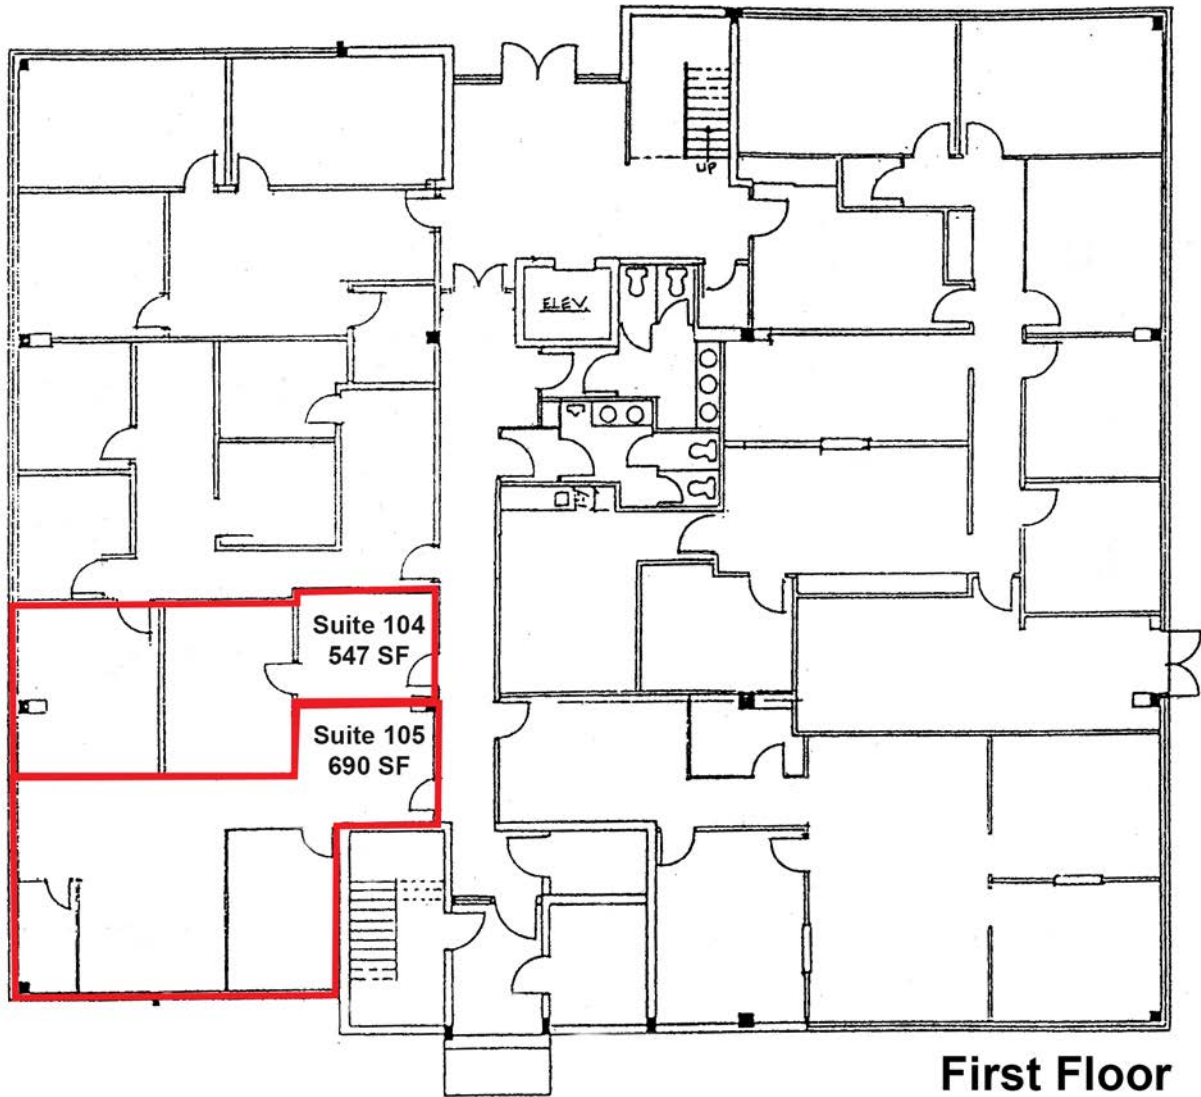

DENNY BUILDING

3500 GATEWAY DRIVE | POMPANO BEACH, FL

First Floor

Kristy Whelchel Hartofilis
President
561.939.6636

Jay Whelchel, CCIM
Principal
561.939.6635

DENNY BUILDING

3500 GATEWAY DRIVE | POMPANO BEACH, FL