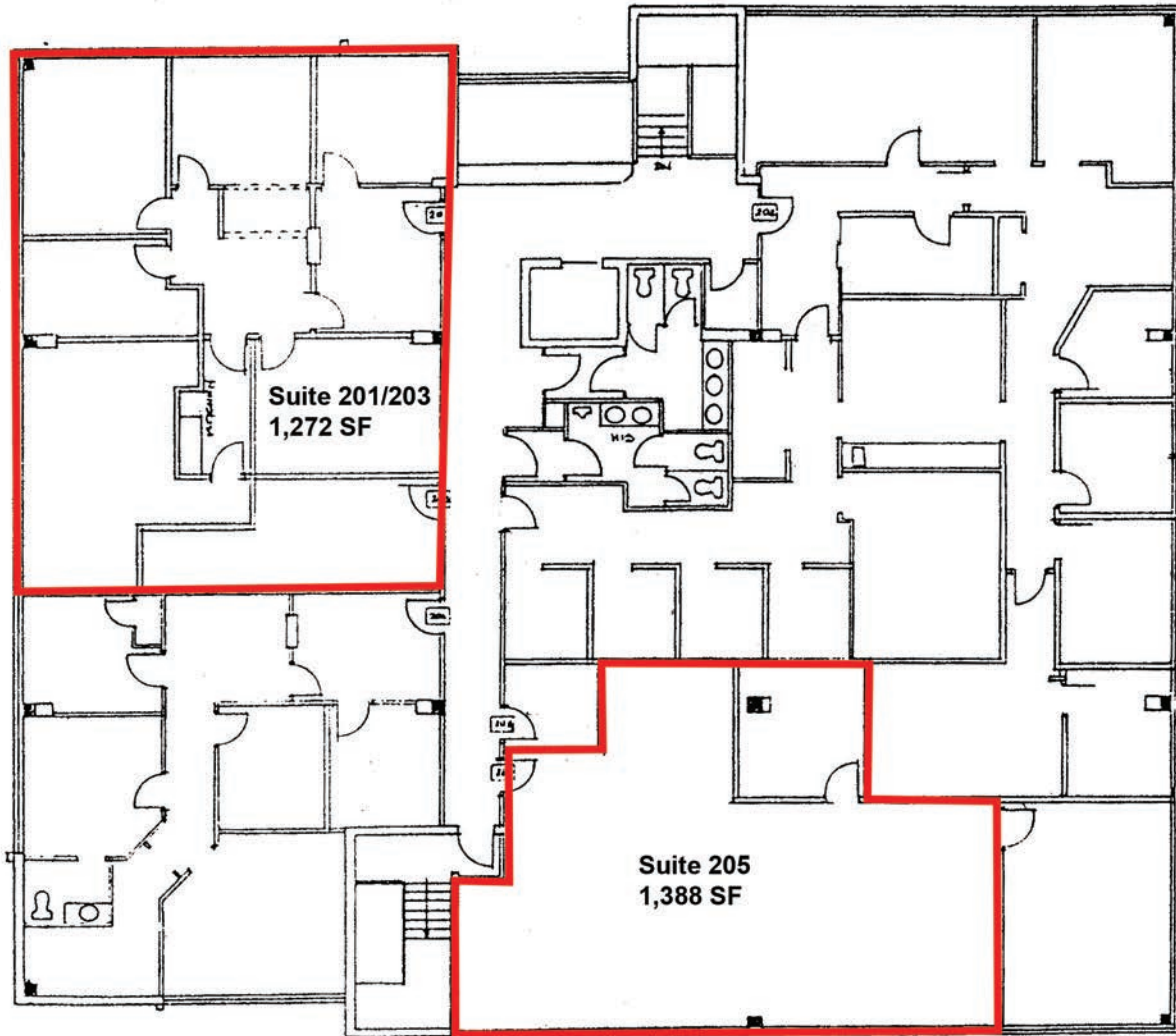

DENNY BUILDING

3500 GATEWAY DRIVE | POMPANO BEACH, FL

First Floor

Kristy Whelchel Hartofilis
President
561.939.6636

Jay Whelchel, CCIM
Principal
561.939.6635

DENNY BUILDING

3500 GATEWAY DRIVE | POMPANO BEACH, FL