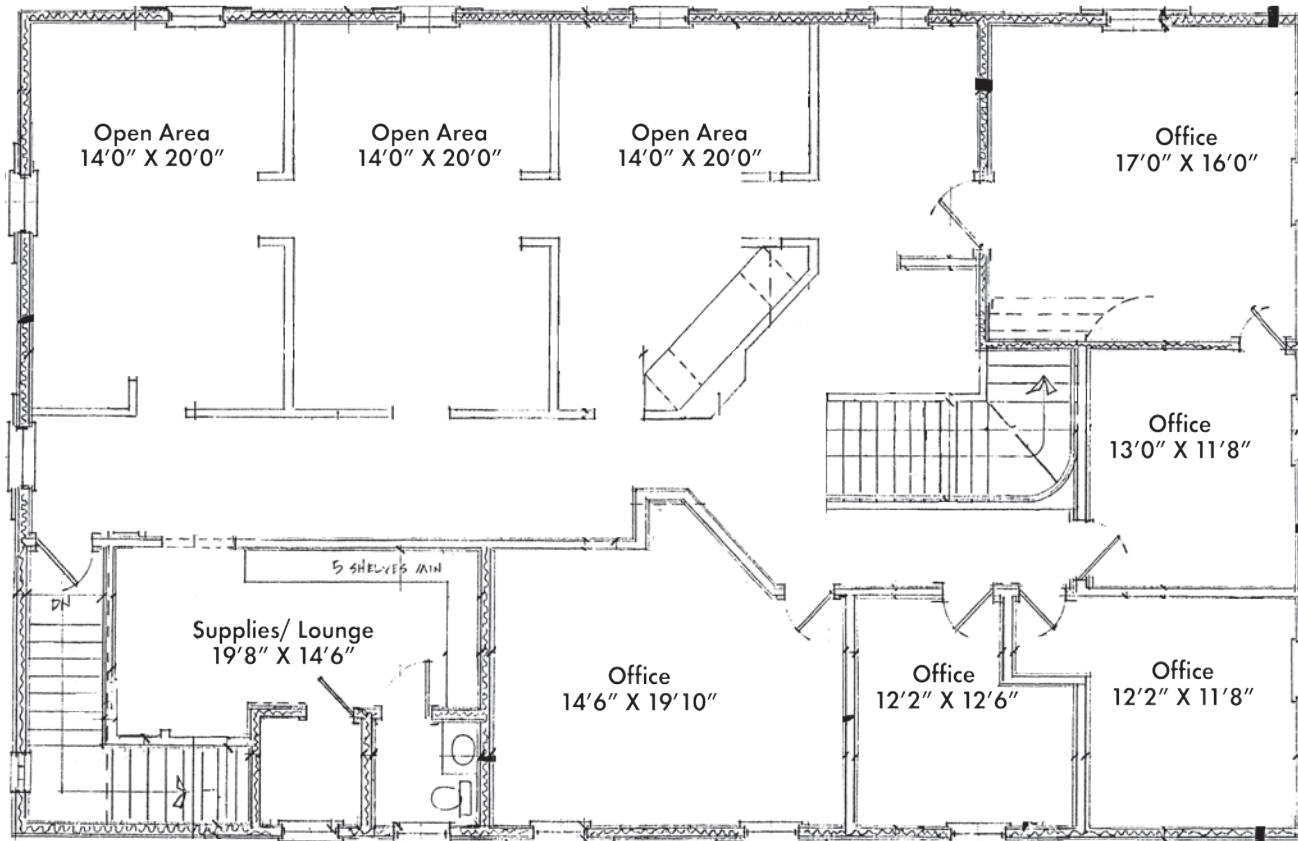

SECOND FLOOR

KRISTY WHELCHER HARTOFILIS
PRESIDENT
561.939.6636

JAY WHELCHER, CCIM
PRINCIPAL
561.939.6635