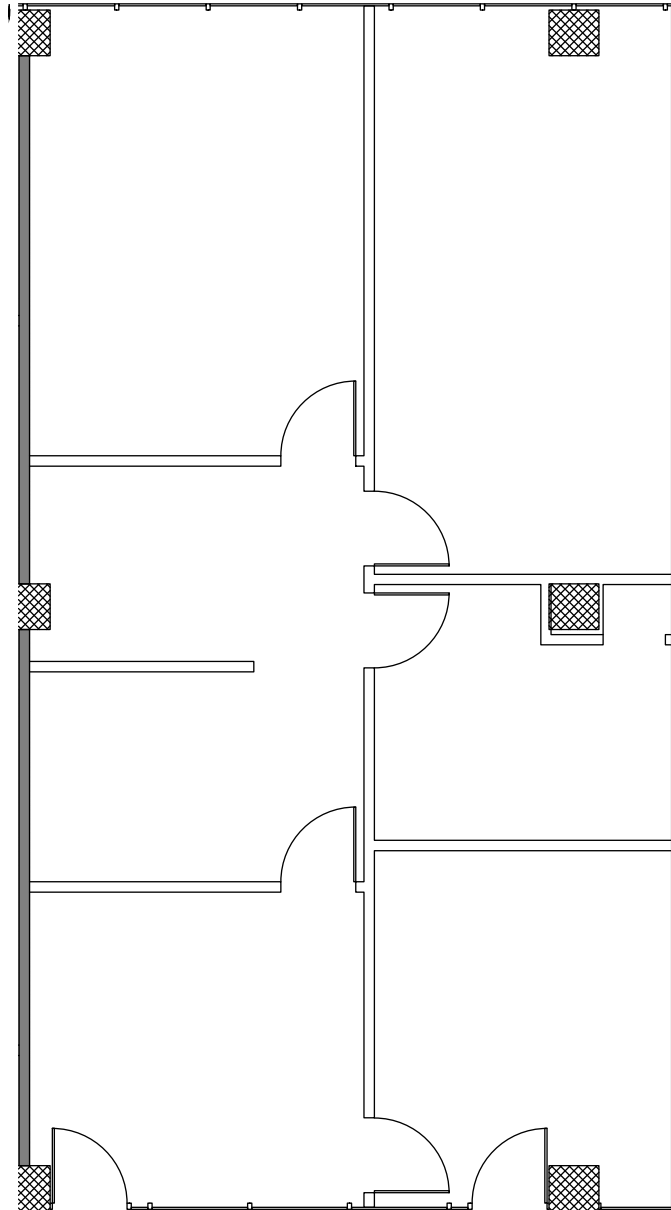

980 CENDYN

980 N FEDERAL HWY | BOCA RATON, FL

SUITE 406: 1,505 SQUARE FEET

KRISTY WHELCHER HARTOFILIS
PRESIDENT
561.939.6636

JAY WHELCHER, CCIM
PRINCIPAL
561.939.6635

980 CENDYN

980 N FEDERAL HWY | BOCA RATON, FL

SUITE 106: APPROXIMATELY 5,500-9,000 SF

KRISTY WHELCHER HARTOFILIS
PRESIDENT
561.939.6636

JAY WHELCHER, CCIM
PRINCIPAL
561.939.6635