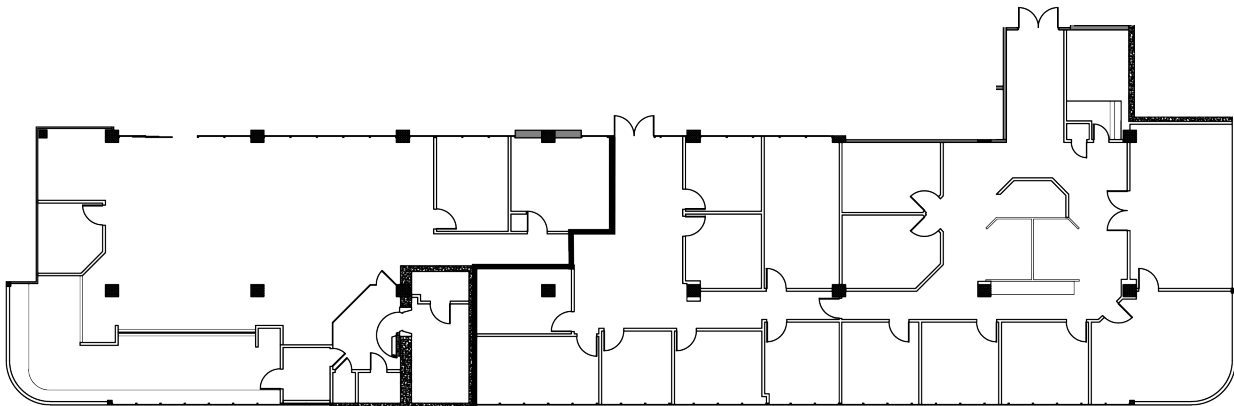

980 CENDYN

980 N FEDERAL HWY | BOCA RATON, FL

SUITE 406: 1,505 SQUARE FEET

KRISTY WHELCHER HARTOFILIS
PRESIDENT
561.939.6636

JAY WHELCHER, CCIM
PRINCIPAL
561.939.6635

980 CENDYN

980 N FEDERAL HWY | BOCA RATON, FL

SUITE 106: APPROXIMATELY 5,500-9,000 SF

KRISTY WHELCHER HARTOFILIS
PRESIDENT
561.939.6636

JAY WHELCHER, CCIM
PRINCIPAL
561.939.6635